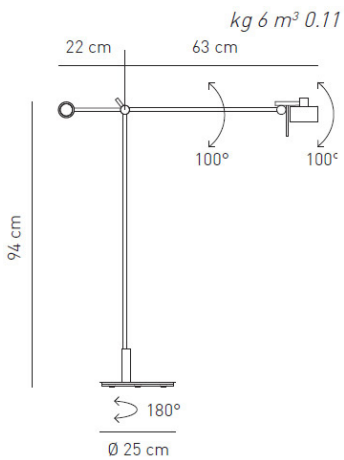

Ratings

- G9
- Adjustable
- Floor standing
- Supply voltage ~220-240V
- Switch mode: on-off with dimmer
- Chrome finish structure
- Satin finish aluminum reflector

Product code composition

AX 20

Type	Article	Colours	Finish	Source
PT	AX20 XX	XX chrome	CR chrome	G9X G9 1 x Max 60W halo

CR
Chrome

CUSTOMER _____ NOTES _____

PTAX20XXXXCRG9X

NOTICE:

Luminous flux (lm) and efficacy (lm/W) for all built in LED luminaires is estimated based on nominal ratings of the LED sources. Technical data could be subject to alteration without notice. Axo Light does not provide legal guarantee for the accuracy of this data sheet.