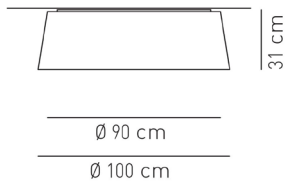

Product code composition

VELVET / diffuser INCLUDED, with upward and downward lighting

Type	Article	Colours (lampshade)	Colours (radial diffuser)	Source
PL	VEL 100 E27	BC ice white	BC white	E27 3 x Max 16W LED or 3 x Max 33W fluo 3 x Max 57W halo
		AR orange	BL electric blue	
		AZ light blue	BW warm white	
		BA ivory white	GI gold yellow	
		BL blue	MA brown	
		MA brown	MT brick red	
		NE black	NE black	
		RB burgundy	RB burgundy	
			RS red	
			VE green	

kg 9 m³ 0,98

Micro 2000 flame retardant fabric 80% polyester + 20% cotton
Fleece finishing 100% polyester
Weight 276 ± 5% gr/m²
Abrasion resistance (Martindale) 25.000 ± 10% rubs
Pilling grade 4/5
Light fastness grade 4/5 + self-extinguishing PVC
Glow wire 750 °C

CE IP20 +LED

example composition code | PL | VEL100E27 | BL | RS |