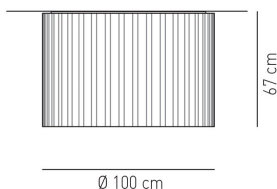

Product code composition

SKIRT / diffuser INCLUDED

Type	Article	Exterior Net	Fabric Colours	Source
PL	SKR 100 E27	NE black net	BC white	E27 3 x Max 16W LED or 3 x Max 23W fluo or 3 x Max 70W halo
		XX no black net	AR orange	
			AZ light blue	
			BL blue	
			FU fuchsia	
			GR light grey	
			MA brown	
			RS red	
			VE light green	

kg 10 m³ 1.06

SINGLE FABRIC

Fireproof class I= C1, GB= CRIB 5, D=B1, F= M1, EN= 102/1-2, A 652 / Weight 340 ± 5% gr/m² / Abrasion resistance (Martindale): 40.000 ± 10% rubs / Pilling Grade 5 / Light fastness grade 6

BLACK NET FINISH FABRIC

Fireproof class I= C1, F= M1, D= B1 DIN 4102 / Weight 214 ± 5% gr/m² / Abrasion resistance (Martindale): 30.000 ± 10% rubs / Pilling Grade 5 / Light fastness grade 5

example composition code | PL | SKR100E27 | XX | GR |