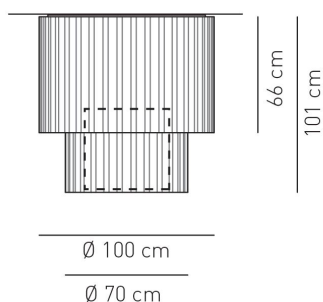

Product code composition

SKIRT / diffuser INCLUDED

Type	Article	Exterior Net	Fabric Colours	Source
PL	SK 100 2 E27	NE black net	BC white	E27 3 x Max 16W LED or 3 x Max 23W fluo or 3 x Max 70W halo
		XX no black net	AR orange	
			AZ light blue	
			BL blue	
			FU fuchsia	
			GR light grey	
			MA brown	
			RS red	
			VE light green	

kg 18 m³ 1.06

SINGLE FABRIC
Fireproof class I= C1, GB= CRIB 5, D=B1, F= M1,
EN= 102/1-2, A 652 / Weight 340 ± 5% gr/m² /
Abrasion resistance (Martindale): 40.000 ± 10% rubs /
Pilling Grade 5 / Light fastness grade 6

BLACK NET FINISH FABRIC
Fireproof class I= C1, F= M1, D= B1 DIN 4102 /
Weight 214 ± 5% gr/m² / Abrasion resistance
(Martindale): 30.000 ± 10% rubs / Pilling Grade 5 /
Light fastness grade 5

example composition code | PL | SK1002E27 | XX | GR |

For optional accessories please refer to our pricelist, website or contact our representatives