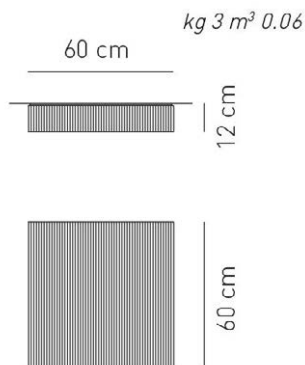

Typology: CEILING LAMP

Ratings

- E27
- Diffused light
- Surface installation over holes
- Supply voltage ~220-240V
- Switch mode: on-off
- Steel frame

Product code composition

OUTER LAMPSHADE FABRIC
100% polyester silken threads
Glow wire 850 °C

INNER LAMPSHADE FINISHING
White stitched fabric interior
Glow wire 850 °C

CLAVIUS

Type	Article	Colours	Finish	Source
PL	CLAVIU	BC white	XX white	E27 3 x Max 9,5W LED or 3 x Max 12W fluo or 3 x Max 46W halo
		TA tobacco		
		SA sand		