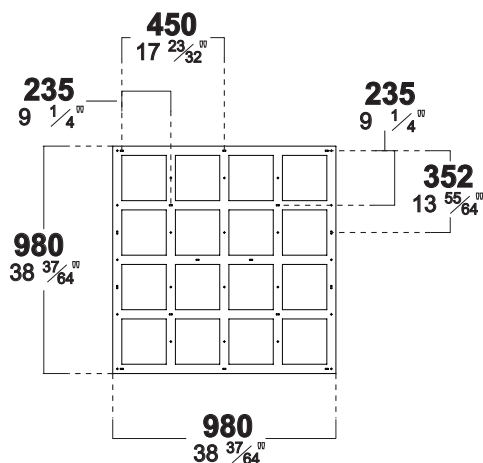

Codice / Code **297/S**

Tipo / Type **Sospensione / Hanging lamp**

Dimensioni / Dimensions

L 100x100 - H 600 cm
L 39.37x39.37 - H 236.22 in

Peso e Volume / Weight and Volume

85,00 kg / 187.39 lb

1,446 m³ / 51.065 ft³