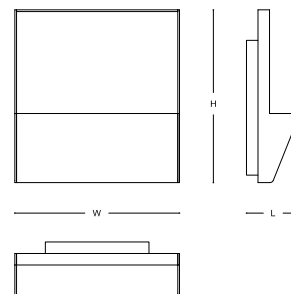

 ARMANI / CASA

OPERA

Wall light

OPERA

DESCRIPTION

Opera is an elegant wall light featuring a metal structure and a selenite mosaic: this stone, marked by its pearlescent white surface, is left unpolished to highlight its natural beauty and diffuse light in a very particular way.

MADE IN ITALY.

DIMENSIONS

33x9x33h cm - Inch 13x3.5x13h

FINISHES

Selenite /
Satin Light Brass

TECHNICAL INFORMATION

Diffuser
Selenite.

Structure
Satin-finished steel coated with galvanic treatment.