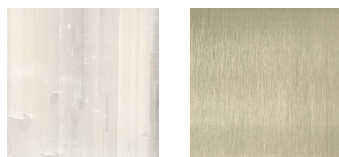

 ARMANI / CASA

OPERA

Wall light

OPERA

DESCRIPTION

Opera is an elegant wall light featuring a metal structure and a selenite mosaic: this stone, marked by its pearlescent white surface, is left unpolished to highlight its natural beauty and diffuse light in a very particular way.

MADE IN ITALY.

DIMENSIONS

33x9x33h cm - Inch 13x3.5x13h

FINISHES

Selenite /
Satin Light Brass

TECHNICAL INFORMATION

Diffuser
Selenite.

Structure
Satin-finished steel coated with galvanic treatment.