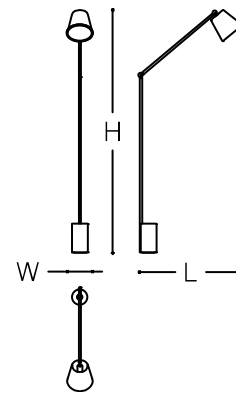

 ARMANI / CASA

NEXT
Floor Lamp

DESCRIPTION

Reading floor lamp with brass structure and black painted base in steel. The stem is divided in two segments that, together with the upper part, grant the best possible orientation of the lamp. A decorative - and removable - truncated cone shade in colored fabric (green, red or gold) envelops the light source. Large metal GA logo on the base.

MADE IN ITALY

DIMENSIONS

10 x 65 x 150 h cm - Inch 3.9 x 25.5 x 59 h

FINISHES

Bronzed Brass /
Dove Grey Murano Glass

Bronzed Brass /
Dove Grey Murano Glass

TECHNICAL INFORMATION

Base

Black painted steel with metal logo.

Stem

Galvanized steel.

Lamp shade

Fabric (65% Polyester - 35% Cotton) coupled with PVC.

Finishing and painting cycle

Metal treated with transparent nitre solvent.

Lighting system