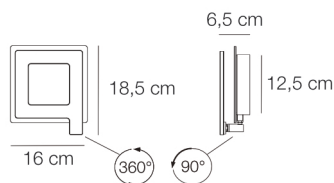

Description: Essential shape, rounded corners, noble materials used simply and elegantly. The structure can be moved by a simple touch of the hand, creating different lighting effects and atmospheres, and adding a dynamic flavour. The different colour combinations give Like Q great scope for adapting to different furnishing styles. The glass reflector creates a soft suffused ambience. The recyclable aluminium and the integrated LED with green design system make Like Q an environment-friendly product.

Plus:

Structure	Dimmer	Led Light	Lens	ip	Difusser
AS	D (Dimmer)	H 2700 K	X (No lens)	X (IP20)	BB
BB		W 3000 K			FO
NR		N 4000 K			
OS					
TN					

From the same collection