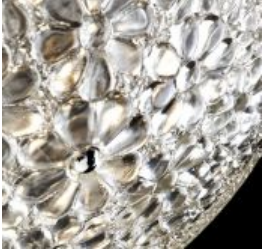

m o o o i®

---

detailing

Beautiful flower pattern inside

---

colours

Gold

Chrome