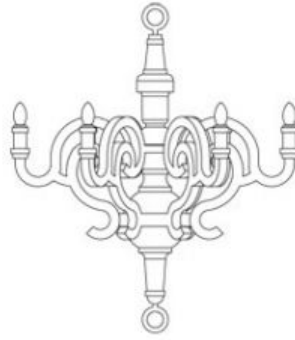

dimensions

paper chandelier L

101.5cm | 40"

90 cm | 35.4"

101.5cm | 40"

100cm | 39.4"

paper chandelier XL

155 cm | 61"

135 cm | 53.2"

155 cm | 61"

147 cm | 57.9"