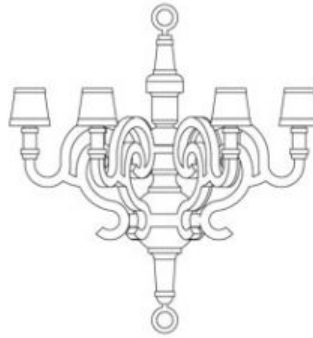

dimensions

paper chandelier L

101.5cm | 40"

90 cm | 35.4"

101.5cm | 40"

100cm | 39.4"

paper chandelier XL

155 cm | 61"

135 cm | 53.2"

155 cm | 61"

147 cm | 57.9"