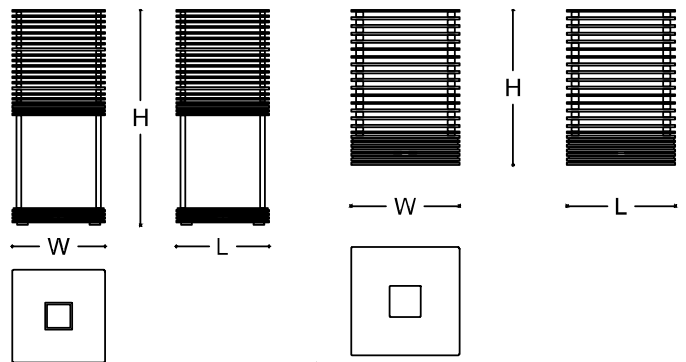

 ARMANI / CASA

MIYA

Table Lamp

MIYA

DESCRIPTION

Lamps inspired by the soft atmospheres of the Armani Privé club in Milan. All versions feature an iconic lamellar cube that filters light in a very cozy and luxurious way. The table version is dimmable and made in wood for what concerns the base and the lamellar structure, while vertical bars and other details are in metal; it is available in two color options. All wooden layers are painted in gold on the bottom, to increase the warm tone of the light. The lantern version (large and small), instead, is in greige painted wood and has a LED working with a battery device. Like all Armani/Casa lamps, Miya requires a power supply box (to be bought separately) to work.

MADE IN ITALY

DIMENSIONS

24 x 24 x 115 h cm - Inch 9.45 x 9.45 x 45.3 h

28 x 28 x 145 h cm - Inch 11 x 11 x 57 h

FINISHES

Canaletto Walnut
Satin Light Brass

Greige Painted Wood
Satin Light Brass

TECHNICAL INFORMATION

Panels

Multilayer panel, veneered in wood (*Juglans nigra*).

Details

Brass, satinated.

Finishing and painting cycle

Wood with water-based dye; metal treated with transparent nitre solvent.

Lighting system

LED - lifespan: 50.000 hours