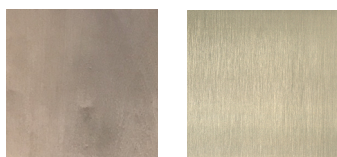

 ARMANI / CASA

MIYA

Floor lamp

MIYA

DESCRIPTION

Lamps inspired to the soft atmospheres of the Armani Privé club in Milan. All versions feature an iconic lamellar cube that filters light in a very cozy and luxurious way. The floor version is dimmable and made in wood for what concerns the base and the lamellar structure, while vertical bars and other details are in metal. All wooden layers are painted in gold on the bottom, to increase the warm tone of the light.

FINISHES

Canaletto Walnut  
Satin Light Brass

Greige Painted Wood  
Satin Light Brass