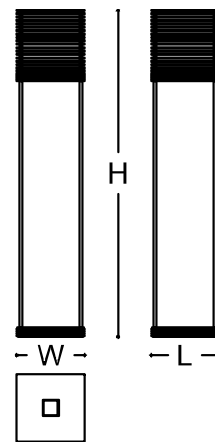

 ARMANI / CASA

MIYA

Floor lamp

MIYA

DESCRIPTION

Lamps inspired to the soft atmospheres of the Armani Privé club in Milan. All versions feature an iconic lamellar cube that filters light in a very cozy and luxurious way. The floor version is dimmable and made in wood for what concerns the base and the lamellar structure, while vertical bars and other details are in metal. All wooden layers are painted in gold on the bottom, to increase the warm tone of the light.

Like all Armani/Casa lamps, Miya requires a power supply box (to be bought separately) to work.

MADE IN ITALY

DIMENSIONS

24 x 24 x 115 h cm - Inch 9.45 x 9.45 x 45.3 h

28 x 28 x 145 h cm - Inch 11 x 11 x 57 h