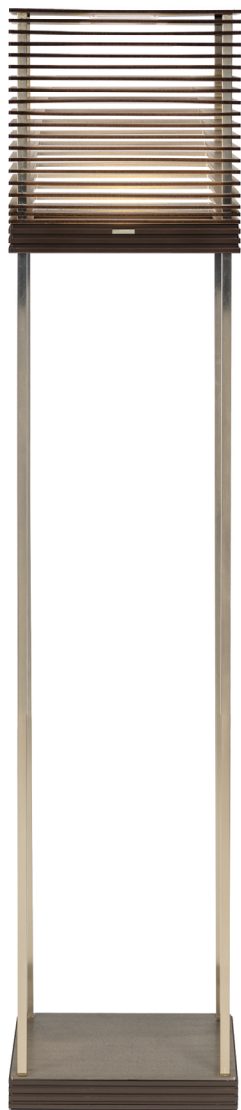

 ARMANI / CASA

MIYA

Floor lamp

MIYA

DESCRIPTION

Lamps inspired to the soft atmospheres of the Armani Privé club in Milan. All versions feature an iconic lamellar cube that filters light in a very cozy and luxurious way. The floor version is dimmable and made in wood for what concerns the base and the lamellar structure, while vertical bars and other details are in metal. All wooden layers are painted in gold on the bottom, to increase the warm tone of the light.

Like all Armani/Casa lamps, Miya requires a power supply box (to be bought separately) to work.

MADE IN ITALY

DIMENSIONS

24 x 24 x 115 h cm - Inch 9.45 x 9.45 x 45.3 h

28 x 28 x 145 h cm - Inch 11 x 11 x 57 h

FINISHES

Canaletto Walnut  
Satin Light Brass

Greige Painted Wood  
Satin Light Brass

### Details

Brass, satinated.