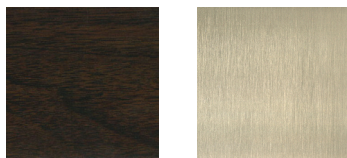

 ARMANI / CASA

MIYA

Floor lamp

MIYA

DESCRIPTION

Lamps inspired to the soft atmospheres of the Armani Privé club in Milan. All versions feature an iconic lamellar cube that filters light in a very cozy and luxurious way. The floor version is dimmable and made in wood for what concerns the base and the lamellar structure, while vertical bars and other details are in metal. All wooden layers are painted in gold on the bottom, to increase the warm tone of the light.

FINISHES

Canaletto Walnut  
Satin Light Brass

Greige Painted Wood  
Satin Light Brass