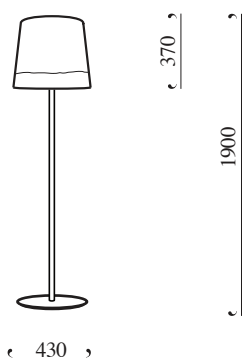

„mammalampa” the sisters

---

floor lamp

---

evening Art. No. sis m f e	rain Art. No. sis m f r	sunrise Art. No. sis m f s	noon Art. No. sis m f n
twilight Art. No. sis m f t	dawn Art. No. sis m f d	mist Art. No. sis m f m	fog Art. No. sis m f f

+ all other colors on request

Material - painted canvas / painted steel leg & base

Light-bulb - 1 x max 100W (bulb must be dimmable)

Light-bulb socket E27

Voltage - 220-240 V ~ 50/60 Hz

Weight - 8 kg

Electrical cable - textile lined, in line switch

Environment - indoor

The Sisters in the "mammalampa" collection are characterized by refined and nuanced painterly color relationships. These lamps have been prepared in the manner of traditional paintings, in other words, a canvas painted with color nuances and brush strokes. While these brush strokes are masterly and give the painting on each lamp its individual character, the lamps are entirely handmade. The texture of The Sisters cloth and colors generates a warm and cozy mood, accenting the finish of the cloth and brush strokes. The lamps in this collection are available in nine different color tones creating various moods and can be varied in various color combinations creating a rich bouquet of nuances within a room.

Design by Ieva Kalēja