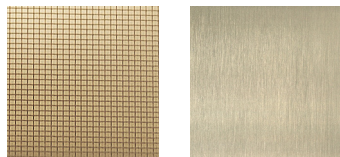

 ARMANI / CASA

LOGO Mini

Table lamp

LOGO Mini

DESCRIPTION

The very first home product designed by Giorgio Armani, the iconic Logo lamp, is presented in a "mini" version that can be used in different situations: as table lamp on bedside tables, for example, or to create a warm atmosphere while having dinner. Switch/dimmer on the metal base. Logo Mini is rechargeable and requires a power supply box (included) to work; this cable features a charger with USB.

MADE IN ITALY

DIMENSIONS

15x15x24h cm - Inch 5.9x5.9x9.4h

FINISHES

Golden Methacrylate /  
Satin Light Brass

LOGO Mini

TECHNICAL INFORMATION

Input: 100-240V ~ 0.7A, 50-60HZ  
For indoor use only.

Shade

Layers of methacrylate enclosing a golden copper mesh.

Structure

Satin-finished steel coated with galvanic treatment.

Finishing and painting cycle / Glues

Metal: treatment with nitre solvent / Vinyl and urea glues.