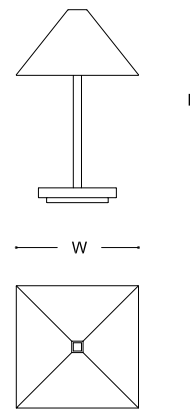

 ARMANI / CASA

LOGO Mini

Table lamp

LOGO Mini

DESCRIPTION

The very first home product designed by Giorgio Armani, the iconic Logo lamp, is presented in a "mini" version that can be used in different situations: as table lamp on bedside tables, for example, or to create a warm atmosphere while having dinner. Switch/dimmer on the metal base. Logo Mini is rechargeable and requires a power supply box (included) to work; this cable features a charger with USB.

MADE IN ITALY

DIMENSIONS

15x15x24h cm - Inch 5.9x5.9x9.4h

FINISHES

Golden Methacrylate /  
Satin Light Brass

LOGO Mini

TECHNICAL INFORMATION

Input: 100-240V ~ 0.7A, 50-60HZ  
For indoor use only.