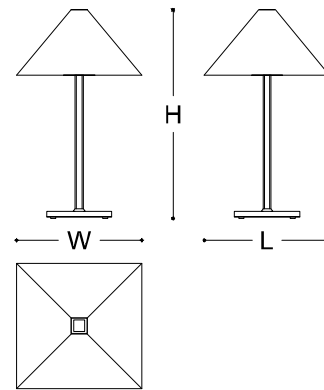

 ARMANI / CASA

LOGO Limited Edition

Table lamp in Limited Edition

DESCRIPTION

Logo is the undiscussed icon of Armani/Casa. Designed in 1982 for the office located in via Durini in Milan, it is the very first furnishing product ever conceived by Giorgio Armani himself. To celebrate the 35th anniversary of this iconic lamp, the 2017 collection introduced a revamped limited edition of only 200 signed pieces. The squared wooden structure of the lamp features a thin layer of metal as base, like the prismatic joint of the stem. The switch is located on the base, in the shape of Giorgio Armani's signature in brass. Lampshade in methacrylate coupled with copper mesh; diffuser below the lampshade. Every lamp comes with a numbered small book that counts also as certificate of authenticity. MADE IN ITALY.

DIMENSIONS

48x48x80h cm - Inch 18,8x18,8x31,4h

MATCHING POWER BOX

030148 CA220 C0020

Input: 100-240V, ~0.7A, 50-60Hz

FINISHES

Canaletto Walnut
Satin Light Brass

TECHNICAL INFORMATION