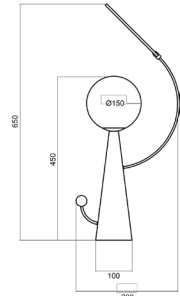

Maisondada.

SACHI SACHA

TABLE LAMP - 2019

Design by THOMAS DARIEL

This lighting collection has been created with a desire to design playful, mischevious, versatile lamps.

MATERIALS & FINISHES	PRODUCT NO	COLORS	MATERIALS
	LAMP-SASAT	Base Blue ● Rotating top ext Blue ● Rotating top int Copper ● Switch ball Copper ●	- Base : blue powder coated metal with matte finish - Rotating Top : blue powder coated metal / plated metal with glossy copper finish - Touch switch in plated metal coated with glossy copper finish - Globe : opal glass matte
DIMENSIONS & WEIGHT	PRODUCT	PACKAGING	
	HEIGHT	65 cm	60 cm
	WIDTH	20 cm	35 cm
	DEPTH	28 cm	21 cm
ELECTRICAL SPECIFICATIONS	WEIGHT	2,5 kg (net)	4 kg (gross)
	BULB HOLDER	G9	
	LIGHT SOURCE	LED (essential)	
	MAX (W)	3W	
	VOLTAGE	220-240v	
	IP	IP20	
	CABLE SPEC	200 cm	
	LIGHT SPECIFICATION	SWITCH / TOUCH-SENSITIVE	
OTHERS DETAILS	CERTIFICATION	CE , CB (220-240v)	 
	MAINTENANCE	- Do not use with halogen bulb,, LED only. - Clean with a soft dry cloth only. Do not use polishing agents, water or abrasive materials when cleaning.	
	SAFETY	- Always switch off the electricity supply before cleaning.	