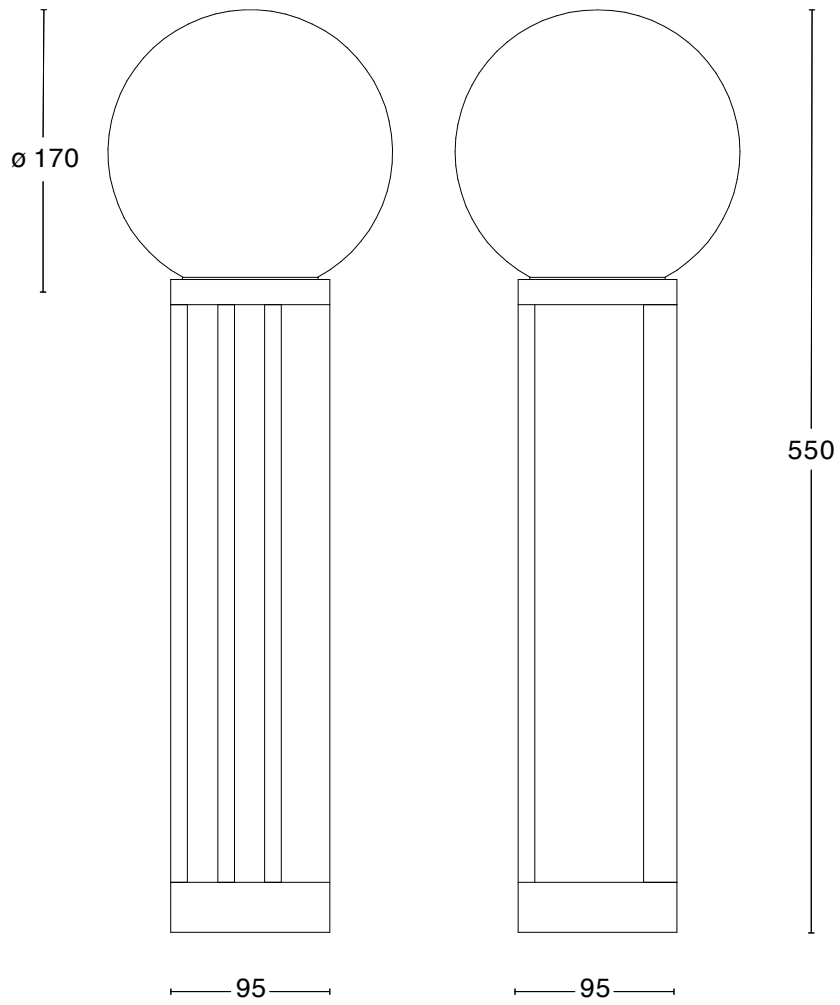

Specification

TECHNICAL SPECIFICATION

Design	Folkform
Electrical data	Class II IP20 230V
Description	Powdercoated steel and opal glass
Connection	2,5 m textile cord with shouko plug
Light source	1x 4W E27 LED

ARTICLE NO. & MODEL

38630-01-000	White RAL9016
38630-15-000	Black RAL9005

Dimensions

LIBRERIA TABLE