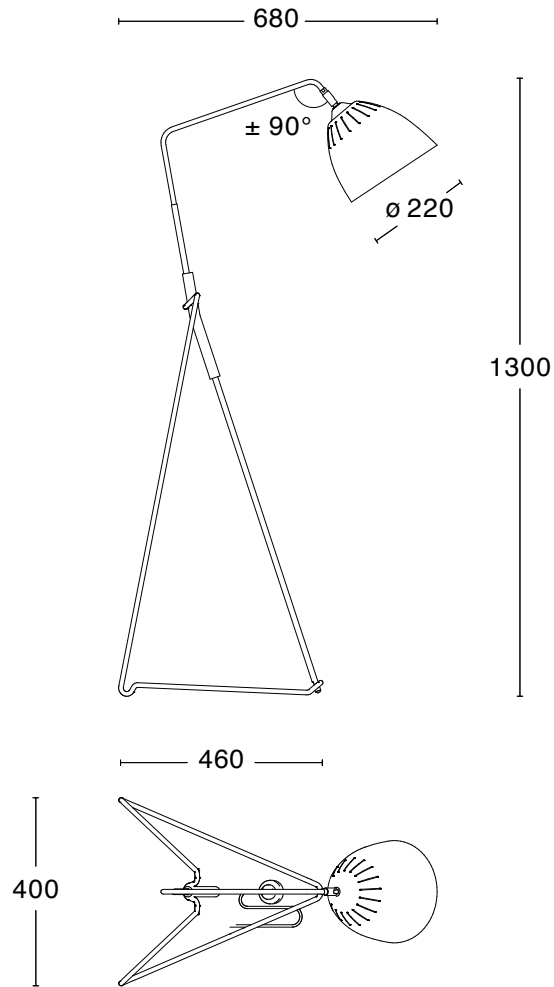

WHITE STRUCTURE RAL9016/ ROUGH BRASS

BLACK STRUCTURE RAL9005/ ROUGH BRASS

Specification

TECHNICAL SPECIFICATION

Design	Jenny Bäck
Electrical data	Class II IP20 230V
Description	Adjustable shade. Rubber handle
Connection	2.5 m textile cord with floor switch and plug
Light source	1x 7W LED E27 matt
Weight	6 kg
Volume	0,26 m ³
Care	Download Care Instructions
Recycling	Download Recycling Manual

ARTICLE NO. & MODEL

39372-01S-000	White structure RAL 9016/ rough brass
39372-15S-000	Black structure RAL 9005/ rough brass

Dimensions

LEAN FLOOR LAMP