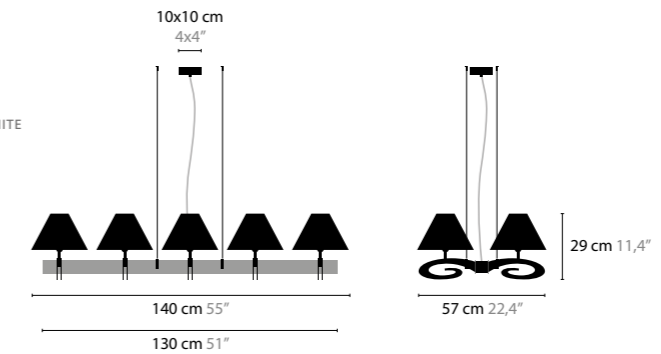

LAZY SUNDAY H10+1

11446

BASE: 10 X E14 / 220V / MAX. 25W
COLORS: 02-10-12-13-14-16
SHADE: (FLAT MODEL) BLACK / RED / WHITE
CRÈME / BROWN