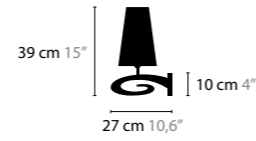

LAZY SUNDAY W1

11471

BASE: 1 X E14 / 220V / MAX. 25W
COLORS: 02-10-12-13-14-16
SHADE: (HIGH MODEL) BLACK / RED / WHITE /
CRÈME / BROWN