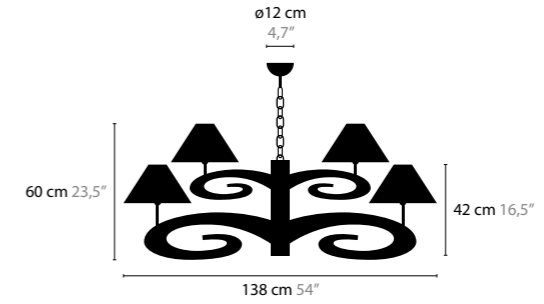

LAZY SUNDAY H12+1

11422

BASE: 12 X E14 / 220V / MAX. 25W
BASE DOWNLIGHT: 1 X GU10 / 220V / MAX. 50W
COLORS: 02-10-12-13-14-16
SHADE: (FLAT MODEL) BLACK / RED
WHITE / CRÈME / BROWN