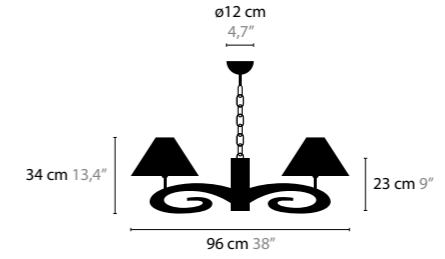

LAZY SUNDAY H6+1

11410

BASE: 6 X E14 / 220V / MAX. 25W
BASE DOWNLIGHT: 1 X GU10 / 220V / MAX. 50W
COLORS: 02-10-12-13-14-16
SHADE: (FLAT MODEL) BLACK / RED
WHITE / CRÈME / BROWN