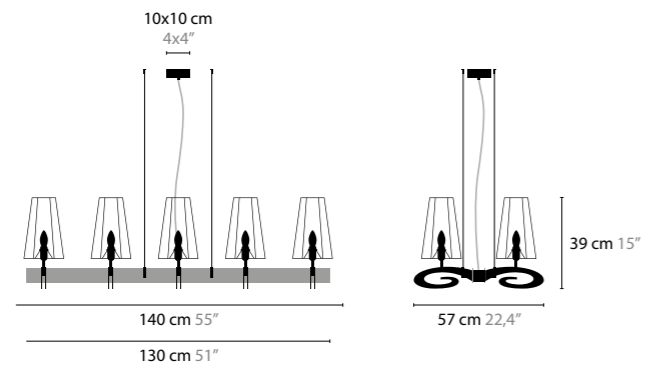

LAZY SUNDAY H10

11450
BASE: 10 X E14 / 220V / MAX. 40W
COLORS: 10-12-13-14