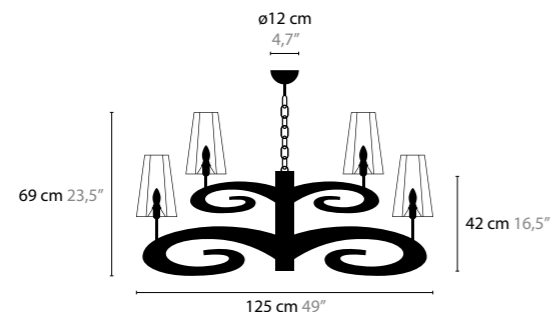

LAZY SUNDAY H12+1

11426
BASE: 12 X E14 / 220V / MAX. 40W
BASE DOWNLIGHT: 1 X GU10 / 220V / MAX. 50W
COLORS: 10-12-13-14