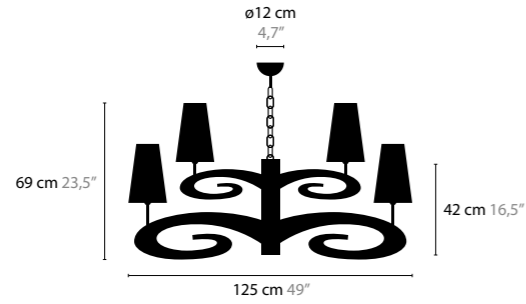

LAZY SUNDAY H12+1

11423

BASE: 12 X E14 / 220V / MAX. 40W
BASE DOWNLIGHT: 1 X GU10 / 220V / MAX. 50W
COLORS: 02-10-12-13-14-16
SHADE: (HIGH MODEL) BLACK / RED / WHITE /
CRÈME / BROWN