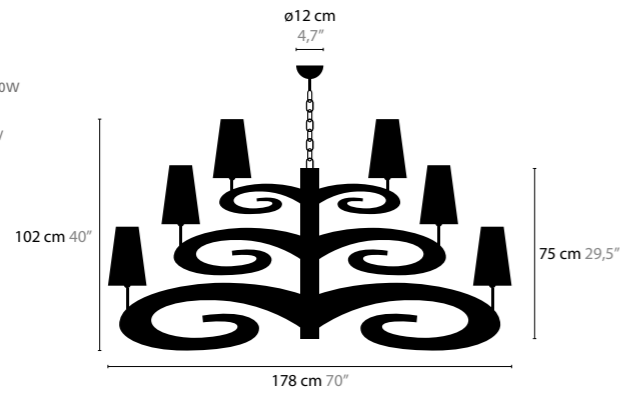

LAZY SUNDAY H18+1

11435

BASE: 18 X E14 / 220V / MAX. 40W
BASE DOWNLIGHT: 1 X GU10 / 220V / MAX. 50W
COLORS: 02-10-12-13-14-16
SHADE: (HIGH MODEL) BLACK / RED / WHITE /
CRÈME / BROWN