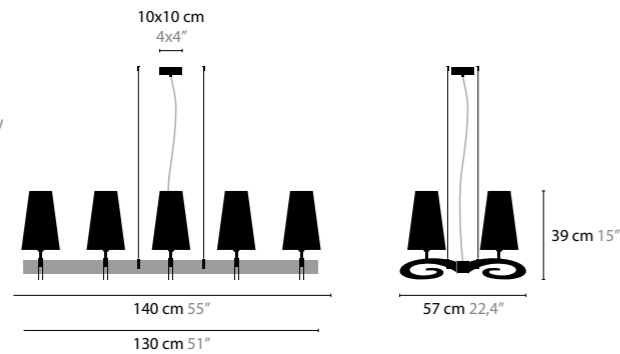

LAZY SUNDAY H10

11447

BASE: 10 X E14 / 220V / MAX. 40W
COLORS: 02-10-12-13-14-16
SHADE: (HIGH MODEL) BLACK / RED / WHITE /
CRÈME / BROWN