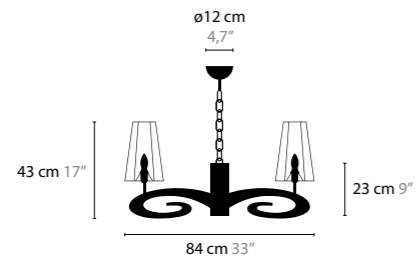

LAZY SUNDAY SATURDAY NIGHT EDITION

LAZY SUNDAY IS A REGISTRATED DESIGN BY COEN MUNSTERS 2016

LAZY SUNDAY H6+1

11414
BASE: 6 X E14 / 220V / MAX. 40W
BASE DOWNLIGHT: 1 X GU10 / 220V / MAX. 50W
COLORS: 10-12-13-14