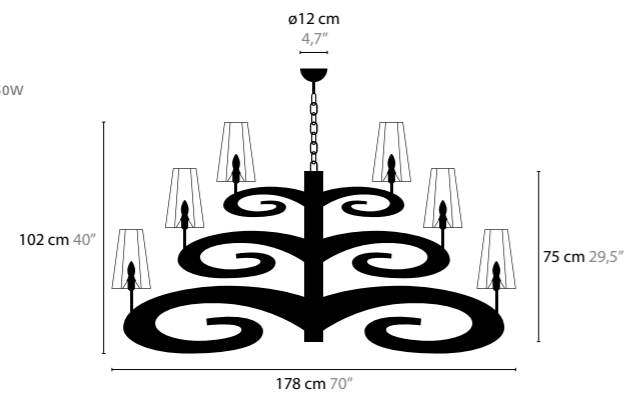

LAZY SUNDAY H18+1

11438
BASE: 18 X E14 / 220V / MAX. 40W
BASE DOWNLIGHT: 1 X GU10 / 220V / MAX. 50W
COLORS: 10-12-13-14