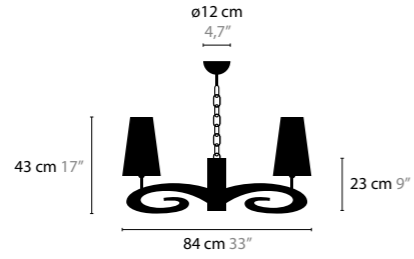

### 11411

BASE: 6 X E14 / 220V / MAX. 40W  
 BASE DOWNLIGHT: 1 X GU10 / 220V / MAX. 50W  
 COLORS: 02-10-12-13-14-16  
 SHADE: (HIGH MODEL) BLACK / RED / WHITE /  
 CRÈME / BROWN