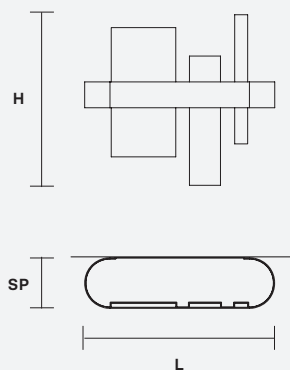

H 33 cm / 12.99"
L 37 cm / 14.56"
SP 10 cm / 3.93"

UP: LED x 3.51W CRI>80
3000K 624 lm
DOWN: LED x 3.51 W CRI>80
3000K 624 lm
DIMMABLE: 0-10V

G05