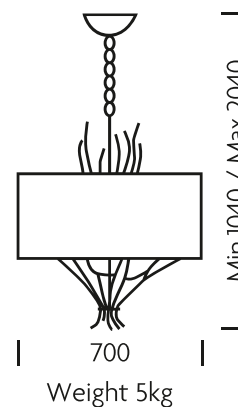

## PRINT SPEC SHEET

PRICE AND DIMENSIONS  
INCLUDE SHADE SHOWN.  
OTHER PLAIN FABRICS  
AVAILABLE (PLEASE  
ENQUIRE). COMPLETE WITH  
PARCHMENT BOTTOM  
DIFFUSER

FN/21/GO/BG

 LED 4x8W E27

 CFL 4x20W E27  
(18W dimmable available).