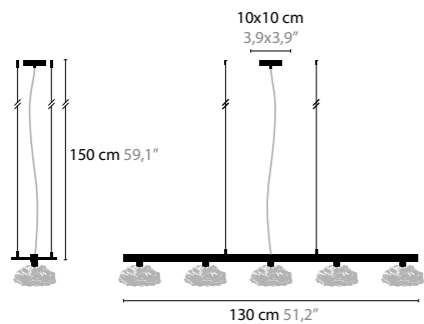

FLOWERS FROM AMSTERDAM H3

10720 / CLEAR GLASS
10721 / SILVER GLASS
10722 / GOLD GLASS
 BASE: 3 X G9 / 220V / MAX. 40W
 COLORS: 00-01-02-05-16

FLOWERS FROM AMSTERDAM H5

10730 / CLEAR GLASS
10731 / SILVER GLASS
10732 / GOLD GLASS
 BASE: 5 X G9 / 220V / MAX. 40W
 COLORS: 00-01-02-05-16