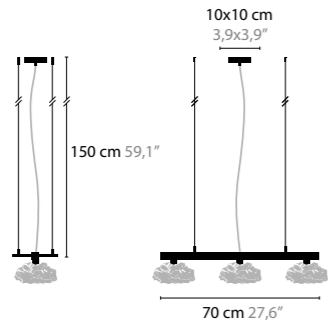

FLOWERS FROM AMSTERDAM H3

10720 / CLEAR GLASS
10721 / SILVER GLASS
10722 / GOLD GLASS
 BASE: 3 X G9 / 220V / MAX. 40W
 COLORS: 00-01-02-05-16

FLOWERS FROM AMSTERDAM H5

10730 / CLEAR GLASS
10731 / SILVER GLASS
10732 / GOLD GLASS
 BASE: 5 X G9 / 220V / MAX. 40W
 COLORS: 00-01-02-05-16