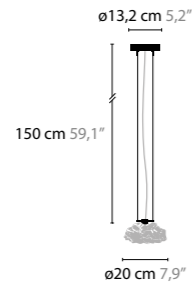

FLOWERS FROM AMSTERDAM H3

10720 / CLEAR GLASS
10721 / SILVER GLASS
10722 / GOLD GLASS
 BASE: 3 X G9 / 220V / MAX. 40W
 COLORS: 00-01-02-05-16

FLOWERS FROM AMSTERDAM H5

10730 / CLEAR GLASS
10731 / SILVER GLASS
10732 / GOLD GLASS
 BASE: 5 X G9 / 220V / MAX. 40W
 COLORS: 00-01-02-05-16