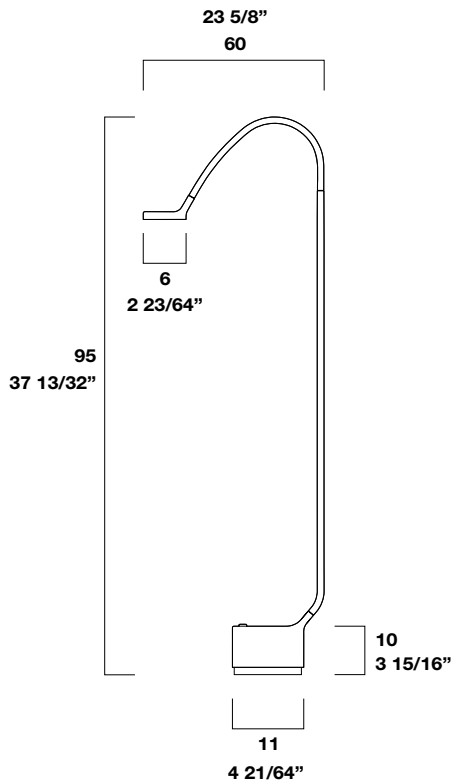

### Technical information

**Floor lamp giving direct light. Adjustable injected aluminium hood, containing four LEDs giving warm light. Flexible metal column connected to the hood, covered in white or graphite PVC. Square injected aluminium base enamelled white or graphite. Switching by means of on/off switch in the base.**

Design by Lagranja

Dimensions cm / inches

CE IP30

### Structure

360202500 PVC White

360207400 Graphite grey PVC