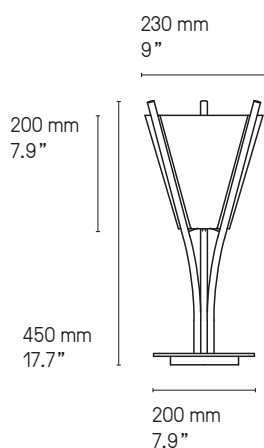

**Finitions
Finishes**

Détails page 222

Laiton satiné SB Satin brass	Graphite satiné SG Satin graphite	Nickel satiné SN Satin nickel	Cuivre satiné SC Satin copper
Laiton poli PB Polished brass	Graphite poli PG Polished graphite	Nickel poli PN Polished nickel	Cuivre poli PC Polished copper

**Abat-jour
Lampshade**

Duke	Chinette blanche White chinette

**Matériaux
Material**

Laiton massif Solid Brass	Abat-jour tissu Textile lampshade	Câble textile noir (longueur ≈ 2 m) Black textile cable (length ≈ 79")

**Source
Lamping**

Lampadaire – Floor lamp 1 x E27 205 W max. Ampoule non fournie 1 x E27 205 W max. Bulb not included	Variateur à pied Foot operated dimmer	Variation* Dimming*
1 x E26 type A 100 W. Bulb not included	Foot operated switch	
Lampe de table – Table lamp 1 x E27 60 W max. Ampoule non fournie 1 x E27 60 W max. Bulb not included	Interrupteur sur câble Cable switch	
1 x E26 type A 60 W. Bulb not included	Cable switch	

Designer

Émilie Cathelineau

* Les luminaires variables nécessitent l'utilisation d'ampoules compatibles avec la variation
All dimmable light fixtures require the use of compatible bulbs

Curve lampe de table – Table lamp

Lampe de table – Table lamp Curve SB