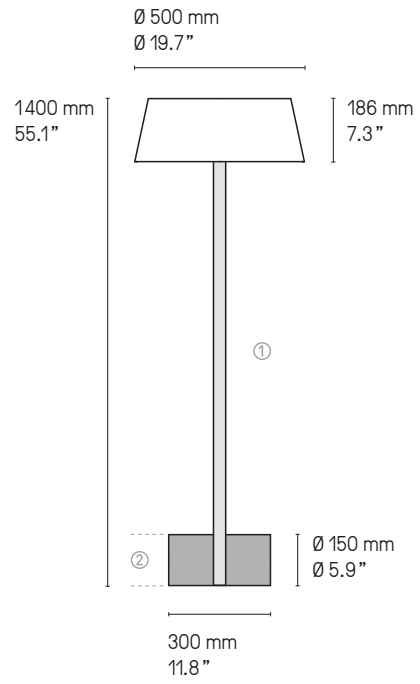

Suspensions, lampes, lampadaires
Pendants, table & floor lamps
Câble textile (longueur ≈ 2 m)
Textile cable (length ≈ 79")

*La longueur standard des câbles est de 2 mètres
mais elle peut être diminuée à l'installation.
The standard height of the cables is 2 meters (79")
but can be adjusted to less during installation.*

XL

XS

Lampe Calé(e) XS SN/SG

Lampadaires – Floor lamp Calé(e)

XL

XS

Version LED et DALI sur demande.
LED and DALI version upon request.

Calé(e) XL SB/SG