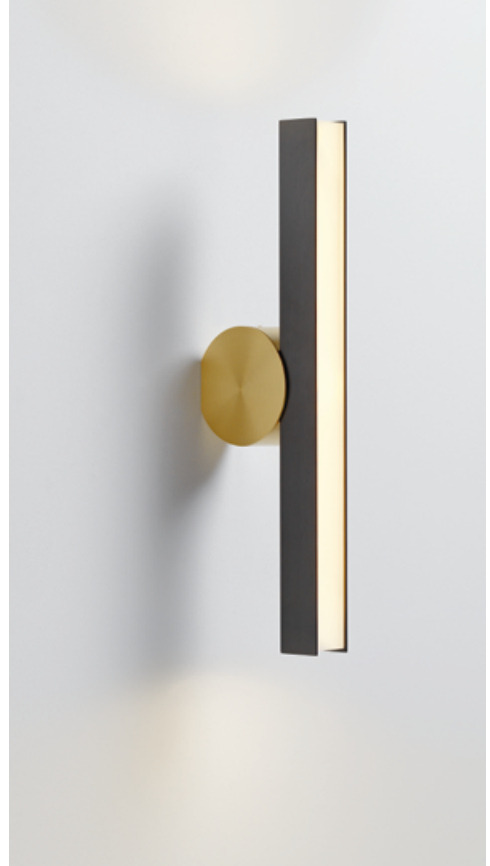

Calé(e) V1, V2 & V4 SB/SG, V3 SC/SG

© Beppe Brancato for Elena Caponi

Finitions Finishes

① + ②

Détails page 222

Suspensions, lampes de table, lampadaires – Pendants, table and floor lamps

 Laiton satiné SB Satin brass	 Graphite satiné SG Satin graphite	 Nickel satiné SN Satin nickel	 Cuivre satiné SC Satin copper
---	--	--	--

Appliques – Wall mounted lights

 Laiton satiné SB Satin brass	 Graphite satiné SG Satin graphite	 Nickel satiné SN Satin nickel	 Cuivre satiné SC Satin copper
 Laiton poli PB Polished brass	 Graphite poli PG Polished graphite	 Nickel poli PN Polished nickel	 Cuivre poli PC Polished copper

It is possible to cluster several pendants from one single canopy, either rectangular or circular. The rectangular canopy can be custom-made into any size to suit your requirements. As for the circular canopy, available sizes are illustrated in the following pages. Please contact us for further information.

Spot XL

Spot Calé(e) XL SB/SG

Applique – Wall light Calé(e) VF SB/SG

© Bureau Gimbert Comy

Applique – Wall light Calé(e) VV SG/SB

Applique – Wall light Calé(e) VH SB/PB

Lampe de tables – Table lamps Calé(e)