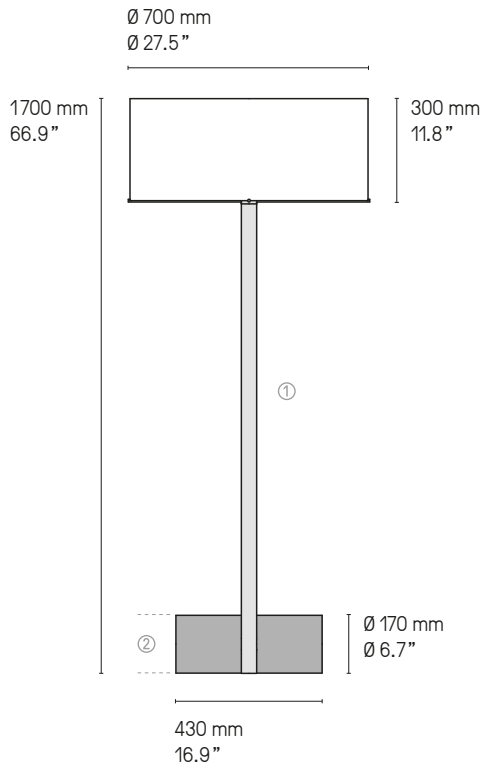

Suspensions, lampes, lampadaires
Pendants, table & floor lamps
Câble textile (longueur ≈ 2 m)
Textile cable (length ≈ 79")

*La longueur standard des câbles est de 2 mètres
mais elle peut être diminuée à l'installation.
The standard height of the cables is 2 meters (79")
but can be adjusted to less during installation.*

XL

XS

Lampe Calé(e) XS SN/SG

Lampadaires – Floor lamp Calé(e)

XL

XS

Version LED et DALI sur demande.
LED and DALI version upon request.

Calé(e) XL SB/SG