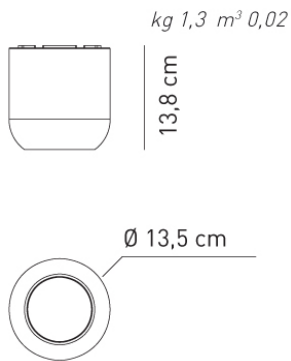

PLURBANM
Design by Dima Loginoff

Collection consisting of aluminium ceiling lamps and suspended lamps.
Available in several colours and sizes.

Typology: CEILING

Ratings

- Built in line voltage **LED** module
- CCT 3000 K
- Downlight
- Surface installation over holes
- Supply voltage ~220-240V
- Switch mode: on-off dimmable trailing edge
- Die cast aluminium body, painted
- Opalescent diffuser

Product code composition

URBAN

Type	Article	Colours	Finishing	Source
PL	URBAN M	BC wrinkled white BR matt bronze NI matt nickel	XX	LED 15W - diffused beam 3000K*, 2700K, 4000K

IP20 CRI90 220-240VAC **LED** ~1350 lm* 90 lm/W*
 example composition code **PL URBANM NI XX LED**