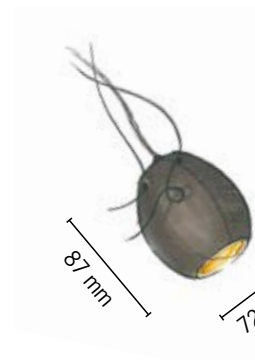

Bronze, Cuivre
/Bonze, copper
LED
2.2W 12V

110°

Kammii

Bronze, Cuivre
/Bonze, copper
LED
3.5W 12V

24°

30°

Butzii

Bronze, Cuivre
/Bonze, copper
LED
7.5W 12V