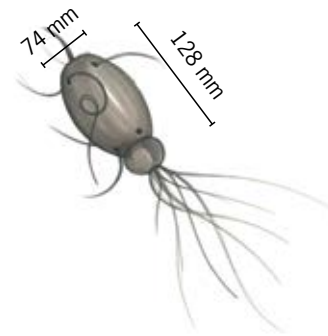

Butzii Fibre Optique

Bronze, Cuivre
/Bonze, copper
LED
4W 12V
10 fibres maxi, embouts lumineux en verre
ou polycarbonate
(voir fiche fibre optique)
/10 optics fibers maxi, glass or resin cap