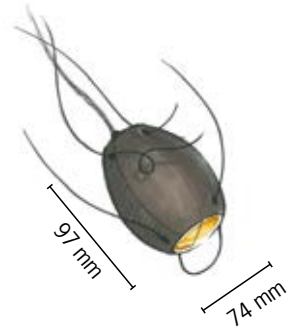

Bronze, Cuivre
/Bonze, copper
LED
2.2W 12V

110°

Kammii

Bronze, Cuivre
/Bonze, copper
LED
3.5W 12V

24°

30°

Butzii

Bronze, Cuivre
/Bonze, copper
LED
7.5W 12V