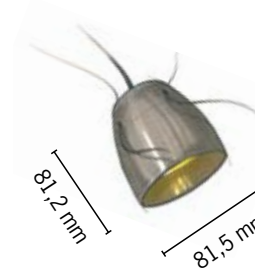

Kolbii

Bronze, Cuivre
/Bonze, copper
LED
2.2W 12V

110°