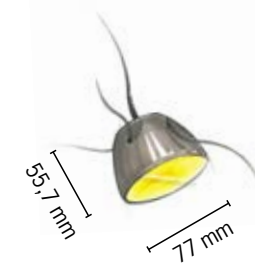

COLLECTION

Étii

Bronze, Cuivre
/Bonze, copper
LED
1W 350mA

15°

Novakii

Bronze, Cuivre
/Bonze, copper
LED
1.7W 12V

160°

Kolbii