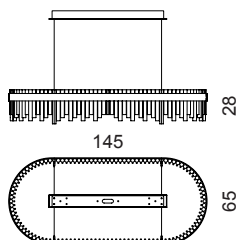

# ELITE PLAZA

CHANDELIER

---

SCHEDA TECNICA *TECHNICAL SHEET*

---

**DV HOME**  
COLLECTION

ITALIAN LUXURY BRAND

Articolo / Article: **ELITE PLAZA LAMPADARIO / ELITE PLAZA CHANDELIER**  
 Peso / Weight: **kg 70,00**  
 Volume / Volume **MC 0,40**

## Descrizione / Description

Struttura in metallo finitura nichel nero satinato.  
 Colonne esagonali in metallo finitura: cromo lucido/antique bronze saten/shaded glossy/shaded saten/cromo black/oro 24 Kt/champagne gold/  
 pink gold/gold saten.  
 Cilindri in vetro cannetè trasparente.

Illuminazione / Lighting: strip led 2700°K - 75 W

Articolo / Article: **ELITE PLAZA LAMPADARIO / ELITE PLAZA CHANDELIER**  
 Peso / Weight: **kg 95,00**  
 Volume / Volume **MC 0,60**