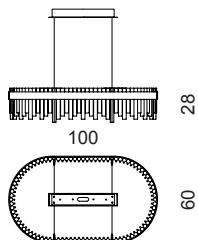

# ELITE PLAZA

CHANDELIER

---

SCHEDA TECNICA *TECHNICAL SHEET*

---

**DV HOME**  
COLLECTION

ITALIAN LUXURY BRAND

Articolo / Article: **ELITE PLAZA LAMPADARIO / ELITE PLAZA CHANDELIER**  
 Peso / Weight: **kg 70,00**  
 Volume / Volume **MC 0,40**

## Descrizione / Description

Struttura in metallo finitura nichel nero satinato.  
 Colonne esagonali in metallo finitura: cromo lucido/antique bronze saten/shaded glossy/shaded saten/cromo black/oro 24 Kt/champagne gold/  
 pink gold/gold saten.  
 Cilindri in vetro cannetè trasparente.

Illuminazione / Lighting: strip led 2700°K - 75 W

Articolo / Article: **ELITE PLAZA LAMPADARIO / ELITE PLAZA CHANDELIER**  
 Peso / Weight: **kg 95,00**  
 Volume / Volume **MC 0,60**