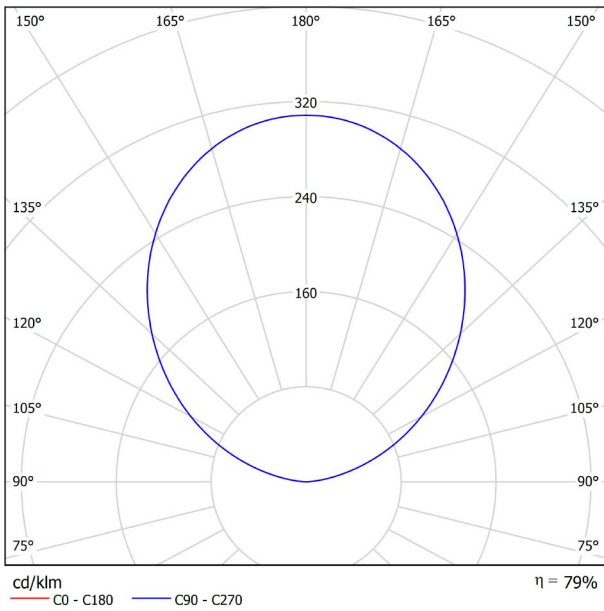

DIMENSIONS

AWARDS

PRODUCT	
Name	AURAE LED 3000K NT
Reference	A1920201NT
Color	Textured black
RAL	9005
Category	WALL & FLOOR LIGHTS
LIGHTING INFORMATION	
Light source	LED
Gross luminous flux	1825 Lm
Power	12,5 W
Power values of the system	15,43 W
Colour temperature	3000 K
Colour Rendering Index	CRI>90
Chromatic stability	Mac Adam Step 2
Lighting efficiency	79%
Efficacy	146 Lm/W
Current intensity	500 mA
Driver	Included
Electrical insulation class	□
Voltage	220 V/240 V
Frequency	50/60 Hz
Energy efficiency	A+
LED lifespan	L80B10 (Tc=80°C) >60.000h
OTHER DATA	
Ingress Protection	IP20
Weight	1200 g.
Packaged weight	1386,8 g.
Packaging dimensions	330 × 200 × 75 mm.
Units per package	1
Materials	Aluminium / Glass-Matt

POLAR DIAGRAM

CONICAL DIAGRAM