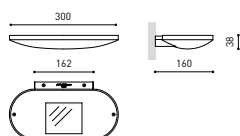

DIMENSIONS

AWARDS

PRODUCT	
Name	AURAE LED 3000K NT
Reference	A1920201NT
Color	Textured black
RAL	9005
Category	WALL & FLOOR LIGHTS
LIGHTING INFORMATION	
Light source	LED
Gross luminous flux	1825 Lm
Power	12,5 W
Power values of the system	15,43 W
Colour temperature	3000 K
Colour Rendering Index	CRI>90
Chromatic stability	Mac Adam Step 2
Lighting efficiency	79%
Efficacy	146 Lm/W
Current intensity	500 mA
Driver	Included
Electrical insulation class	□
Voltage	220 V/240 V
Frequency	50/60 Hz
Energy efficiency	A+
LED lifespan	L80B10 (Tc=80°C) >60.000h
OTHER DATA	
Ingress Protection	IP20
Weight	1200 g.
Packaged weight	1386,8 g.
Packaging dimensions	330 × 200 × 75 mm.
Units per package	1
Materials	Aluminium / Glass-Matt