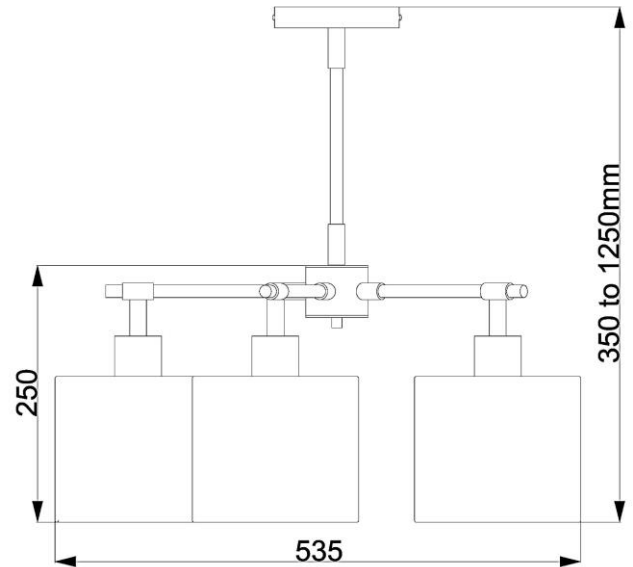

RANGE: Elstead
STYLE: Balance 5lt chandelier – Balance5

1. Item Code	BALANCES WPN or BRPB	23. Minimum Drop	350mm
2. Drawing No.	00133 (shade) and 00093 (base)	24. Maximum Drop	1250mm
3. EAN/Barcode	TBC	25. Adjustable?	Yes – height adjustable via rods
4. Tested	Unknown	26. Shade Material	Faux linen outer / metallic inner
5. Final Sign-off Sample Done?	Yes	27. Shade Width (mm)	160
6. Category	Indoor	28. Shade Height (mm)	140
7. Type	Fitting	29. Shade Depth (mm)	160
8. Finish	White/polished nickel or brown/polished brass	30. Size of Back-Plate/Ceiling Rose	106mm diameter
9. IP Rating	N/A	31. Main Material	Mild Steel
10. Class	I	32. Power Cable Colour	N/A
11. Voltage	240V	33. Power Cable Length (mm)	Supply with enough cable for rods
12. Wattage (1)	Max 60w	34. Chain Length (mm)	N/A
13. Wattage (2)	N/A	35. Rod Length (mm)	2x300mm & 2x150mm painted rods
14. Lamp Holder Type (1)	E27 – white for white, black for brown	36. PIR	No
15. Lamp Holder Type (2)	N/A	37. Switch Type and location	N/A
16. No. of Lamps	5	38. Connection Method	Terminal block
17. Lamp Supplied	No	39. Plug Type	N/A
18. Dimmable?	Depends on lamp	40. Plug Colour	N/A
19. Lumen Output	N/A	41. Product Weight	4.1 KG
20. Overall Width/Diameter	535	42. Carton Dimensions (mm)	TBC
21. Overall Height (mm)	250 (as shown)	43. Carton Weight (kg)	Unknown
22. Overall Depth (mm)	555	44. Notes	Supplied with extension rods