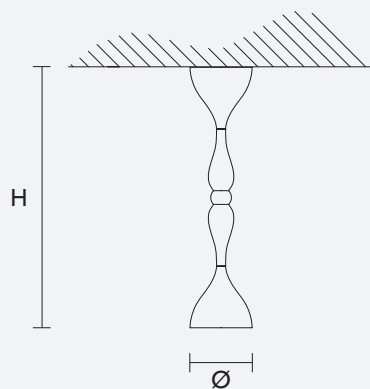

H 60 cm / 23.62"
Ø 16 cm / 6.29"

DOWN LED x 10 W CRI>80
3000 K - 1200 lm

Dimmable: TRIAC

USA 1xE12x40 W max
(not included)

GRP-S

LBZ-S

PKC-S

WH-S