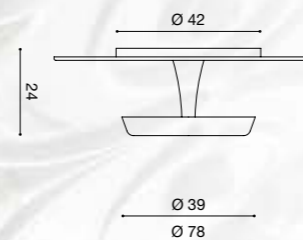

DRILL

/ DESIGN BY
CAMBI SCATENA TURINI

AP/PL 40

1 x 28W G9 HALO
G9 SUITABLE FOR LED LAMPS

Label A

AP/PL 80

3 x 17.5W
LED 220-240V 3000°K

SO 80