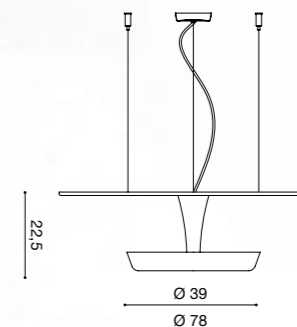

DRILL

/ DESIGN BY
CAMBI SCATENA TURINI

AP/PL 40

1 x 28W G9 HALO
G9 SUITABLE FOR LED LAMPS

Label A

AP/PL 80

3 x 17.5W
LED 220-240V 3000°K

SO 80