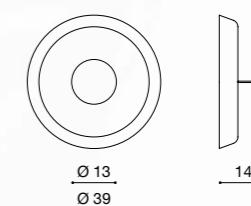

DRILL

/ DESIGN BY
CAMBI SCATENA TURINI

AP/PL 40

1 x 28W G9 HALO
G9 SUITABLE FOR LED LAMPS

Label A

AP/PL 80

3 x 17.5W
LED 220-240V 3000°K

SO 80