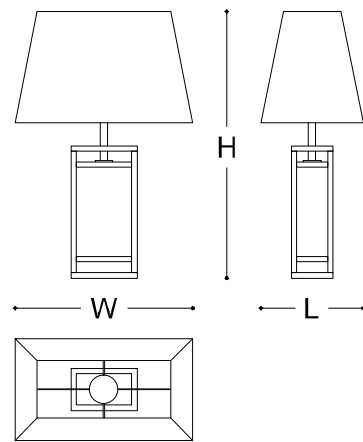

ARMANI / CASA

DONNA

Table lamp

DONNA

DESCRIPTION

Table lamp, base with metal frame. Available with gold fabric pagoda-shaped shade or white fabric truncated pyramid-shaped shade. Top diffuser disc.

The lamp requires a power supply box, sold separately.

MADE IN ITALY

DIMENSIONS

VERSION WITH TRUNCATED PYRAMID SHADE:
40x40x59,5h cm - Inch 15.8x15.8x23.4h

VERSION WITH PAGODA SHADE:
40x23x59,5h cm - Inch 15.8x9x23.4h

FINISHES

White Gold Leaf
Satin Natural Brass