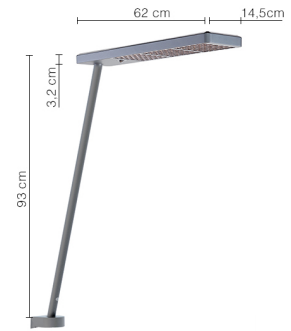

XT-A SINGLE TABLE CLAMP black

XA62-7

TECHNICAL SPECIFICATIONS

Lamp holder	LED
Light emission	20% direct / 80% indirect
Luminaire luminous flux	6000 lm
Colour temperature	3500 K
Colour rendering index (CRI)	>80
Rated voltage (range)	220-240 V / 120 V
Power consumption (maximum)	48 W
Energy efficiency	A - A++
Dimmable	Yes
Type of Dimmer	Integrated pushbutton