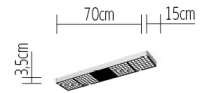

XT-A DIRECT 70x15 white/white 3500 K

XA78-3

TECHNICAL SPECIFICATIONS

Lamp holder	LED
Light emission	direct
Light distribution	symmetric
Level of light output efficiency	100 %
Luminaire luminous flux	2240 lm
Colour temperature	3500 K
Colour rendering index (CRI)	>80
Complies with EN12464	Yes
White impression	cool white
Rated voltage (range)	220-240 V / 120 V
Power frequency	50 / 60 Hz
Power consumption (maximum)	31 W
Surface	powder-coated
Housing material	aluminium
Type of lamp control gear	Driver
Ballast included	Yes
Protection class	I
Colour of the grid	white
Connection cable (number of cores)	5
Energy efficiency	A - A++
Dimmable	Yes
Type of Dimmer	1-10 V
Material of the grid	plastic
Material of the cover	plastic
Length	700 mm
Width	150 mm
Height	36 mm
Head adjustable	No
Fire protection "F"	Yes