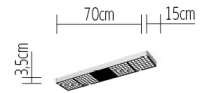

XT-A DIRECT 70x15 satin/black 3500 K

XA78-0

TECHNICAL SPECIFICATIONS

Lamp holder	LED
Light emission	direct
Light distribution	symmetric
Level of light output efficiency	100 %
Luminaire luminous flux	2240 lm
Colour temperature	3500 K
Colour rendering index (CRI)	>80
Complies with EN12464	Yes
White impression	cool white
Rated voltage (range)	220-240 V / 120 V
Power frequency	50 / 60 Hz
Power consumption (maximum)	31 W
Surface	satined
Housing material	aluminium
Type of lamp control gear	Driver
Ballast included	Yes
Protection class	I
Colour of the grid	translucent black
Connection cable (number of cores)	5
Energy efficiency	A - A++
Dimmable	Yes
Type of Dimmer	1-10 V
Material of the grid	plastic
Material of the cover	plastic
Length	700 mm
Width	150 mm
Height	36 mm
Head adjustable	No
Fire protection "F"	Yes