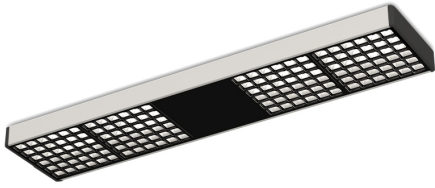

XT-A DIRECT 70x15 satin/black 3500 K

XA78-0

TECHNICAL SPECIFICATIONS

Lamp holder	LED
Light emission	direct
Light distribution	symmetric
Level of light output efficiency	100 %
Luminaire luminous flux	2240 lm
Colour temperature	3500 K
Colour rendering index (CRI)	>80
Complies with EN12464	Yes
White impression	cool white
Rated voltage (range)	220-240 V / 120 V
Power frequency	50 / 60 Hz
Power consumption (maximum)	31 W
Surface	satined
Housing material	aluminium
Type of lamp control gear	Driver
Ballast included	Yes
Protection class	I
Colour of the grid	translucent black
Connection cable (number of cores)	5
Energy efficiency	A - A++
Dimmable	Yes
Type of Dimmer	1-10 V
Material of the grid	plastic
Material of the cover	plastic
Length	700 mm
Width	150 mm
Height	36 mm
Head adjustable	No
Fire protection "F"	Yes