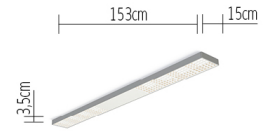

XT-A DIRECT 150x15 satin/black dimmable
XA74-0

TECHNICAL SPECIFICATIONS

Mounting method	ceiling-mounted (surface)
Light emission	direct
Light distribution	symmetric
Level of light output efficiency	100 %
Luminaire luminous flux	4530 lm
Colour temperature	3500 K
Colour rendering index (CRI)	>80
Complies with EN12464	Yes
Rated voltage (range)	220-240 V / 120 V
Power frequency	50-60 Hz
Power consumption (maximum)	63 W
Surface	satined
Housing material	aluminium
Type of lamp control gear	Driver
Ballast included	Yes
Colour of the grid	translucent black
Connection cable (number of cores)	5
Energy efficiency	A - A++
Dimmable	Yes
Type of Dimmer	1-10 V
Material of the grid	plastic
Length	1530 mm
Width	150 mm
Height	35 mm
Fire protection "F"	Yes