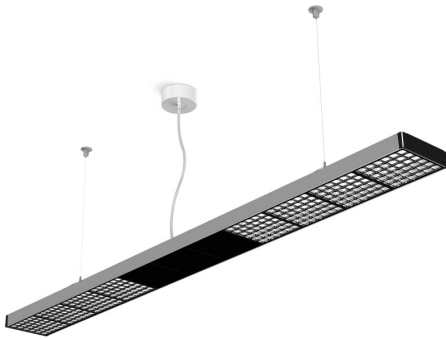

XT-A CEILING 150x15 IL satin/black dimmable
XA56-0

TECHNICAL SPECIFICATIONS

Lamp holder	LED
Mounting method	Pendant
Light emission	23% direkt / 77% indirekt
Level of light output efficiency	100 %
The luminaire's luminous flux	10500 lm
Colour temperature	3500 K
Colour rendering index (CRI)	>80
complies with EN12464	Yes
Rated voltage (range)	220-240 V / 120 V
Power frequency	50-60 Hz
Power consumption (maximum)	89 W
Housing material	Aluminium
Type of lamp control gear	Driver
Connection cable (number of cores)	5
Energy efficiency	A - A++
Dimmable	Yes
Type of Dimmer	1-10V
Material of the grid	Plastic
Length	1530 mm
Width	150 mm
Height	35 mm
Suspension length	300-1000 mm
Fire protection "F"	Yes