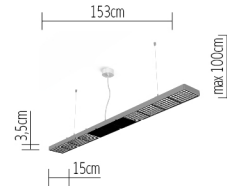

XT-A CEILING 150x15 IL satin/black dimmable
XA56-0

TECHNICAL SPECIFICATIONS

Lamp holder	LED
Mounting method	Pendant
Light emission	23% direkt / 77% indirekt
Level of light output efficiency	100 %
The luminaire's luminous flux	10500 lm
Colour temperature	3500 K
Colour rendering index (CRI)	>80
complies with EN12464	Yes
Rated voltage (range)	220-240 V / 120 V
Power frequency	50-60 Hz
Power consumption (maximum)	89 W
Housing material	Aluminium
Type of lamp control gear	Driver
Connection cable (number of cores)	5
Energy efficiency	A - A++
Dimmable	Yes
Type of Dimmer	1-10V
Material of the grid	Plastic
Length	1530 mm
Width	150 mm
Height	35 mm
Suspension length	300-1000 mm
Fire protection "F"	Yes