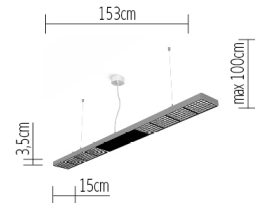

XT-A CEILING 150x15 DL satin/white dimmable
XA50-1

TECHNICAL SPECIFICATIONS

Lamp holder	LED
Mounting method	Pendant
Light emission	62% direct / 38% indirect
Level of light output efficiency	100 %
Luminaire luminous flux	6300 lm
Colour temperature	3500 K
Colour rendering index (CRI)	>80
Complies with EN12464	Yes
Rated voltage (range)	220-240 V / 120 V
Power frequency	50-60 Hz
Power consumption (maximum)	75 W
Housing material	aluminium
Type of lamp control gear	Driver
Connection cable (number of cores)	5
Energy efficiency	A - A++
Dimmable	Yes
Type of Dimmer	1-10 V
Material of the grid	plastic
Length	1530 mm
Width	150 mm
Height	35 mm
Suspension length	300-1000 mm
Fire protection "F"	Yes