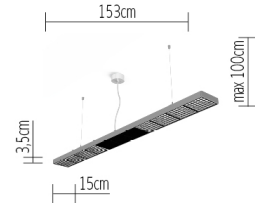

XT-A CEILING 150x15 DL satin/black dimmable XA50-0

TECHNICAL SPECIFICATIONS

Lamp holder	LED
Mounting method	Pendant
Light emission	62% direct / 38% indirect
Level of light output efficiency	100 %
Luminaire luminous flux	6300 lm
Colour temperature	3500 K
Colour rendering index (CRI)	>80
Complies with EN12464	Yes
Rated voltage (range)	220-240 V / 120 V
Power frequency	50-60 Hz
Power consumption (maximum)	75 W
Housing material	aluminium
Type of lamp control gear	Driver
Connection cable (number of cores)	5
Energy efficiency	A - A++
Dimmable	Yes
Type of Dimmer	1-10 V
Material of the grid	plastic
Length	1530 mm
Width	150 mm
Height	35 mm
Suspension length	300-1000 mm
Fire protection "F"	Yes