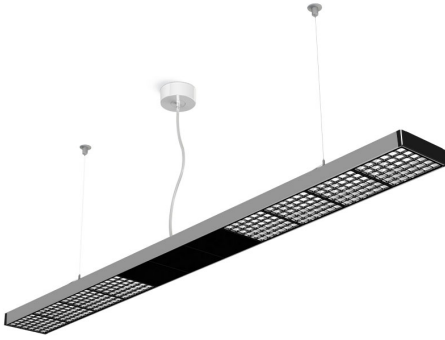

XT-A CEILING 150x15 DL satin/black dimmable XA50-0

TECHNICAL SPECIFICATIONS

Lamp holder	LED
Mounting method	Pendant
Light emission	62% direct / 38% indirect
Level of light output efficiency	100 %
Luminaire luminous flux	6300 lm
Colour temperature	3500 K
Colour rendering index (CRI)	>80
Complies with EN12464	Yes
Rated voltage (range)	220-240 V / 120 V
Power frequency	50-60 Hz
Power consumption (maximum)	75 W
Housing material	aluminium
Type of lamp control gear	Driver
Connection cable (number of cores)	5
Energy efficiency	A - A++
Dimmable	Yes
Type of Dimmer	1-10 V
Material of the grid	plastic
Length	1530 mm
Width	150 mm
Height	35 mm
Suspension length	300-1000 mm
Fire protection "F"	Yes