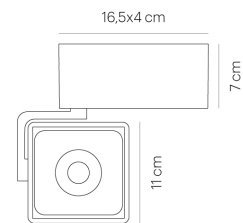

STUDIO SPOT EURO satin/black 3500 K

SP03-3

TECHNICAL SPECIFICATIONS

| | |
|------------------------------------|---------------------|
| Lamp holder | LED |
| Mounting method | Track (230V) |
| Light emission | direct |
| Light distribution | symmetric |
| Luminaire luminous flux | 845 lm |
| Colour temperature | 3500 K |
| Colour rendering index (CRI) | >80 |
| Rated voltage (range) | 220-240 V |
| Power frequency | 50/60 Hz |
| Power consumption (maximum) | 15 W |
| Surface | satined |
| Colour of covering | black |
| Housing material | aluminium |
| Type of lamp control gear | Driver |
| Ballast included | Yes |
| Protection class | II |
| Connection cable (number of cores) | 3 |
| Number of lampheads | 1 |
| Energy efficiency | A - A++ |
| Dimmable | Yes |
| Type of Dimmer | phase rotary dimmer |
| Width | 170 mm |
| Height | 161 mm |
| Diameter | 60 mm |
| Head adjustable | Yes |
| | glossy |
| | plastic |

LIGHT DIAGRAM