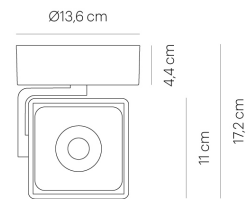

# STUDIO SPOT UP ROUND 13 alu pol/black 3500 K

SP00-9

## TECHNICAL SPECIFICATIONS

Lamp holder	LED
Mounting method	ceiling-mounted (surface)
Light emission	direct
Luminaire luminous flux	845 lm
Colour temperature	3500 K
Colour rendering index (CRI)	>80
White impression	cool white
Rated voltage (range)	220-240 V / 120 V
Power frequency	50/60 Hz
Power consumption (maximum)	15 W
Surface	polished
Colour of covering	black
Housing material	aluminium
Type of lamp control gear	Driver
Ballast included	Yes
Protection class	II
Connection cable (number of cores)	3
Energy efficiency	A - A++
Dimmable	Yes
Type of Dimmer	phase rotary dimmer
Width	215 mm
Height	171 mm
Head adjustable	Yes
Net weight	0,00 kg
lamphead is rotatable	Yes
Fire protection "F"	Yes
	glossy
	plastic