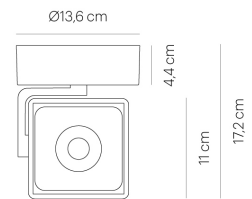

# STUDIO SPOT UP ROUND 13 alu pol/black 2700 K

SP00-8

## TECHNICAL SPECIFICATIONS

Lamp holder	LED
Mounting method	ceiling-mounted (surface)
Light emission	direct
Luminaire luminous flux	650 lm
Colour temperature	2700 K
Colour rendering index (CRI)	> 90
White impression	warm white
Rated voltage (range)	220-240 V / 120 V
Power frequency	50/60 Hz
Power consumption (maximum)	16 W
Surface	polished
Colour of covering	black
Housing material	aluminium
Type of lamp control gear	Driver
Ballast included	Yes
Protection class	II
Connection cable (number of cores)	3
Energy efficiency	A - A++
Dimmable	Yes
Type of Dimmer	phase rotary dimmer
Width	215 mm
Height	200 mm
Head adjustable	Yes
Net weight	0,00 kg
lamphead is rotatable	Yes
Fire protection "F"	Yes
	glossy
	plastic