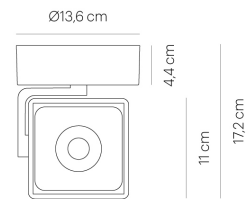

**STUDIO SPOT UP ROUND 13** satin/white 3500 K  
SP00-7

**TECHNICAL SPECIFICATIONS**

Lamp holder	LED
Mounting method	ceiling-mounted (surface)
Light emission	direct
Luminaire luminous flux	650 lm
Colour temperature	3500 K
Colour rendering index (CRI)	>80
White impression	cool white
Rated voltage (range)	220-240 V / 120 V
Power frequency	50/60 Hz
Power consumption (maximum)	15 W
Surface	satined
Colour of covering	white
Housing material	aluminium
Type of lamp control gear	Driver
Ballast included	Yes
Protection class	II
Connection cable (number of cores)	3
Energy efficiency	A - A++
Dimmable	Yes
Type of Dimmer	phase rotary dimmer
Width	215 mm
Height	171 mm
Head adjustable	Yes
Net weight	0,00 kg
lamphead is rotatable	Yes
Fire protection "F"	Yes
	glossy
	plastic