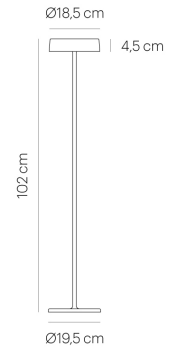

SIXTEEN FLOOR brass/bone china
LX10-7

warmDIM

TECHNICAL SPECIFICATIONS

Lamp holder	LED
warmDIM	Yes
Luminaire luminous flux	1100 lm
Colour temperature	2700 K
Colour rendering index (CRI)	> 90
Rated voltage (range)	220-240 V
Power consumption (maximum)	16 W
Energy efficiency	A - A++
Dimmable	Yes
Type of Dimmer	Integrated pushbutton