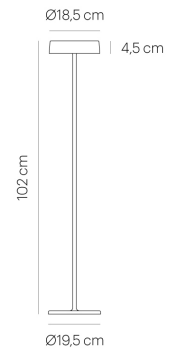

SIXTEEN FLOOR brass/glass white

LX10-5

warmDIM

TECHNICAL SPECIFICATIONS

Lamp holder	LED
warmDIM	Yes
Luminaire luminous flux	1100 lm
Colour temperature	2700 K
Colour rendering index (CRI)	> 90
Rated voltage (range)	220-240 V
Power consumption (maximum)	16 W
Energy efficiency	A - A++
Dimmable	Yes
Type of Dimmer	Integrated pushbutton