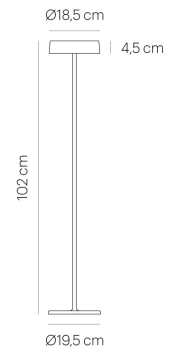

**SIXTEEN FLOOR** alu pol/bone china  
LX10-2

warmDIM

**TECHNICAL SPECIFICATIONS**

Lamp holder	LED
warmDIM	Yes
Luminaire luminous flux	1100 lm
Colour temperature	2700 K
Colour rendering index (CRI)	> 90
Rated voltage (range)	220-240 V
Power consumption (maximum)	16 W
Energy efficiency	A - A++
Dimmable	Yes
Type of Dimmer	Integrated pushbutton