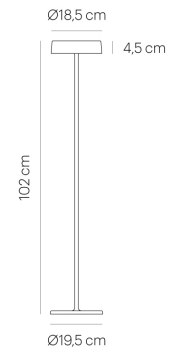

SIXTEEN FLOOR alu pol/glass dark
LX10-1

warmDIM

TECHNICAL SPECIFICATIONS

Lamp holder	LED
warmDIM	Yes
Luminaire luminous flux	1100 lm
Colour temperature	2700 K
Colour rendering index (CRI)	> 90
Rated voltage (range)	220-240 V
Power consumption (maximum)	16 W
Energy efficiency	A - A++
Dimmable	Yes
Type of Dimmer	Integrated pushbutton