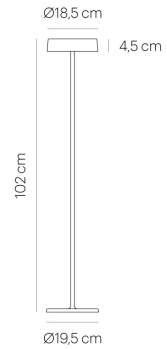

SIXTEEN FLOOR alu pol/glass white

LX10-0

warmDIM

TECHNICAL SPECIFICATIONS

Lamp holder	LED
warmDIM	Yes
Luminaire luminous flux	1100 lm
Colour temperature	2700 K
Colour rendering index (CRI)	> 90
Rated voltage (range)	220-240 V
Power consumption (maximum)	16 W
Energy efficiency	A - A++
Dimmable	Yes
Type of Dimmer	Integrated pushbutton